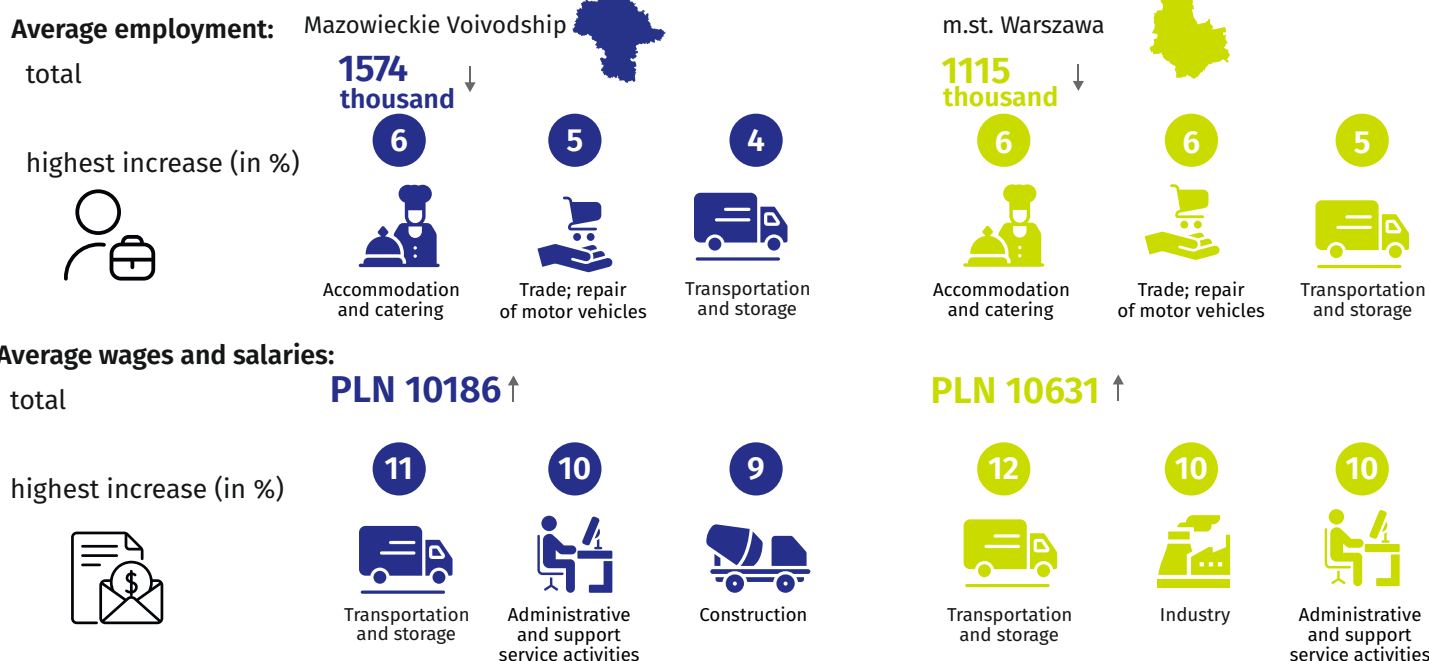

Labour market in July 2025

Statistical Office
in Warszawa

Data on Mazowieckie Voivodship
and m.st. Warszawa

warszawa.stat.gov.pl/en/

@Warszawa_STAT

Average employment and monthly gross wages and salaries in the enterprise sector *