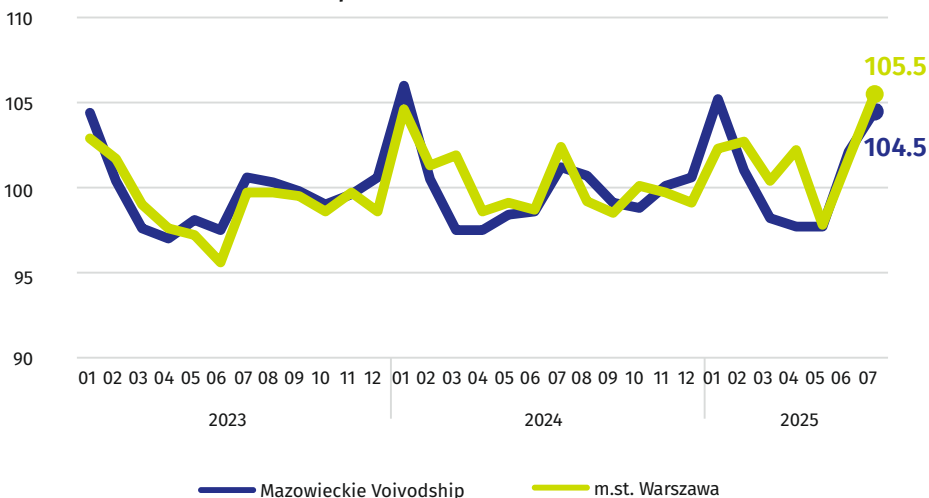

Indices of the number of the registered unemployed at the end of month (previous month=100)