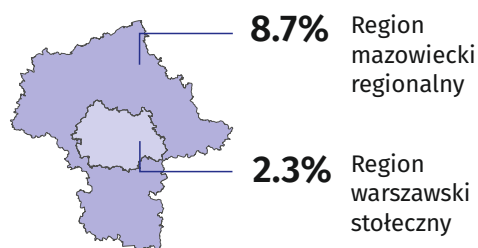

Registered unemployed persons at the end of month by sex and age (in thousands)

Indices of the number of the registered unemployed at the end of month (previous month=100)

Registered unemployment rate

Registered unemployment rate in regions of Mazowieckie Voivodship