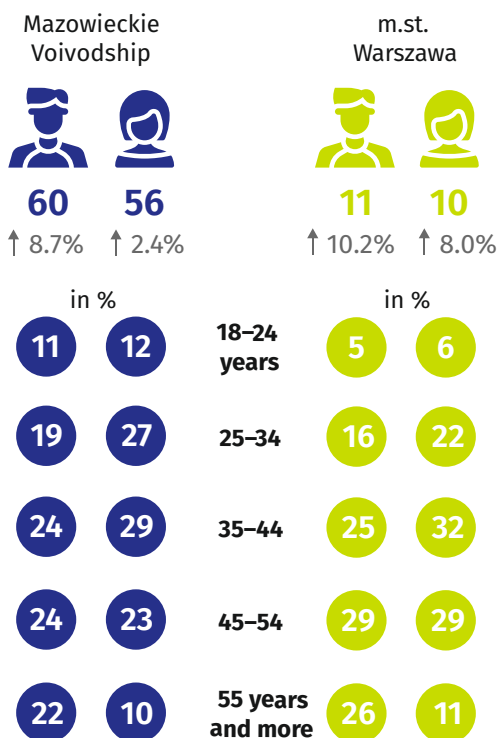

Labour market in July 2025

Statistical Office
in Warszawa

Data on Mazowieckie Voivodship
and m.st. Warszawa

warszawa.stat.gov.pl/en/

@Warszawa_STAT

Average employment and monthly gross wages and salaries in the enterprise sector *

Registered unemployed persons at the end of month by sex and age (in thousands)

Indices of the number of the registered unemployed at the end of month (previous month=100)

Registered unemployment rate

Registered unemployment rate in regions of Mazowieckie Voivodship