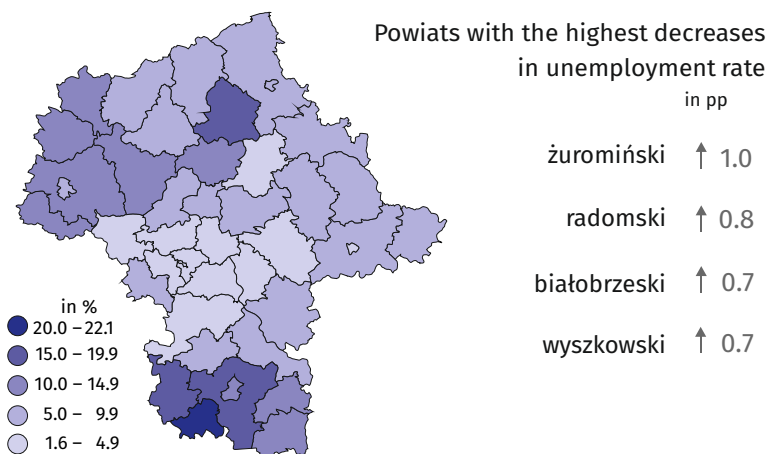

Labour market in July 2025

Statistical Office
in Warszawa

Data on Mazowieckie Voivodship
and m.st. Warszawa

warszawa.stat.gov.pl/en/

@Warszawa_STAT

Average employment and monthly gross wages and salaries in the enterprise sector *

Registered unemployed persons at the end of month by sex and age (in thousands)

Indices of the number of the registered unemployed at the end of month (previous month=100)

Registered unemployment rate

Registered unemployment rate in regions of Mazowieckie Voivodship

Powiaty z najwyższymi stopami bezrobocia w % i w pp

Powiaty z najniższymi stopami bezrobocia w % i w pp

Cities with powiat status with the lowest and highest unemployment rate in Poland