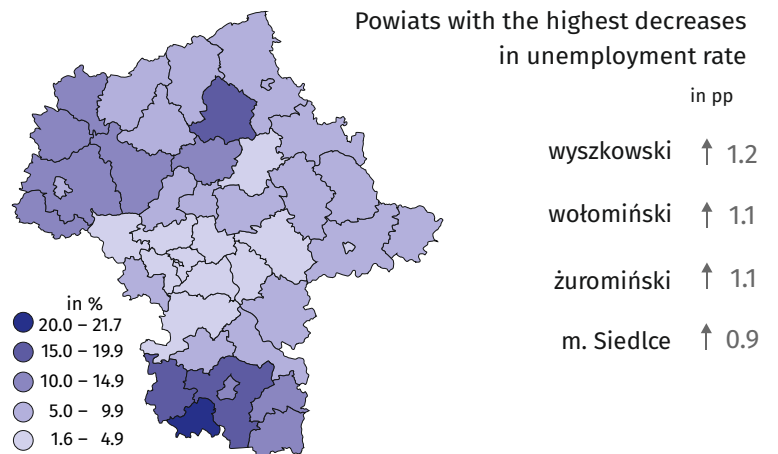

Registered unemployed persons at the end of month by sex and age (in thousands)

Indices of the number of the registered unemployed at the end of month (previous month=100)

Registered unemployment rate

Stopa bezrobocia rejestrowanego w regionach woj. mazowieckiego

Powiaty with the highest unemployment rate

Powiaty with the lowest unemployment rate

Cities with powiat status with the lowest and highest unemployment rate in Poland