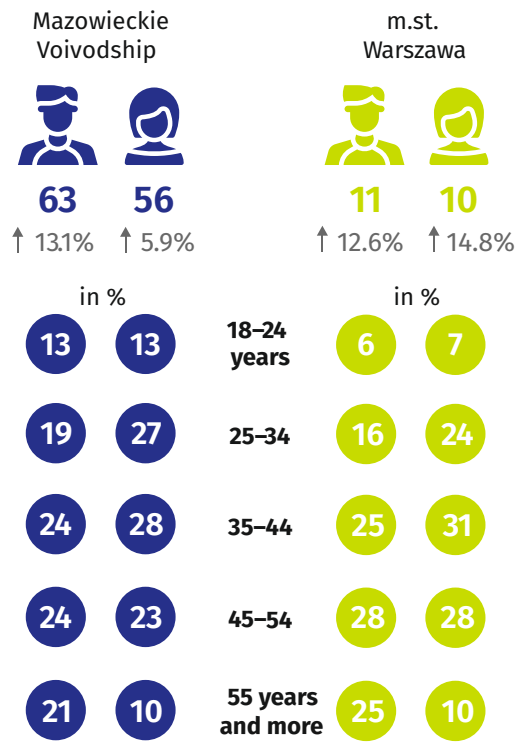

Labour market in September 2025

Statistical Office
in Warszawa

Data on Mazowieckie Voivodship
and m.st. Warszawa

warszawa.stat.gov.pl/en/

@Warszawa_STAT

Average employment and monthly gross wages and salaries in the enterprise sector *

Registered unemployed persons at the end of month by sex and age (in thousands)

Indices of the number of the registered unemployed at the end of month (previous month=100)

Registered unemployment rate

Stopa bezrobocia rejestrowanego w regionach woj. mazowieckiego