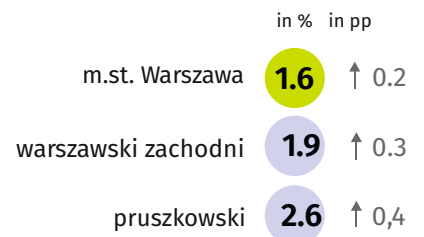

Powiaty with the lowest unemployment rate