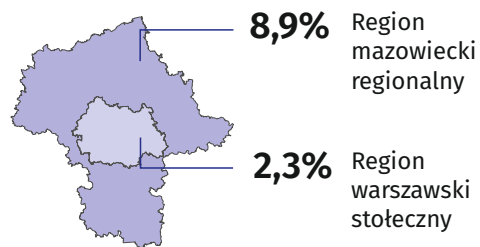

Registered unemployed persons at the end of month by sex and age (in thousands)

Indices of the number of the registered unemployed at the end of month (previous month=100)

Registered unemployment rate

Stopa bezrobocia rejestrowanego w regionach woj. mazowieckiego