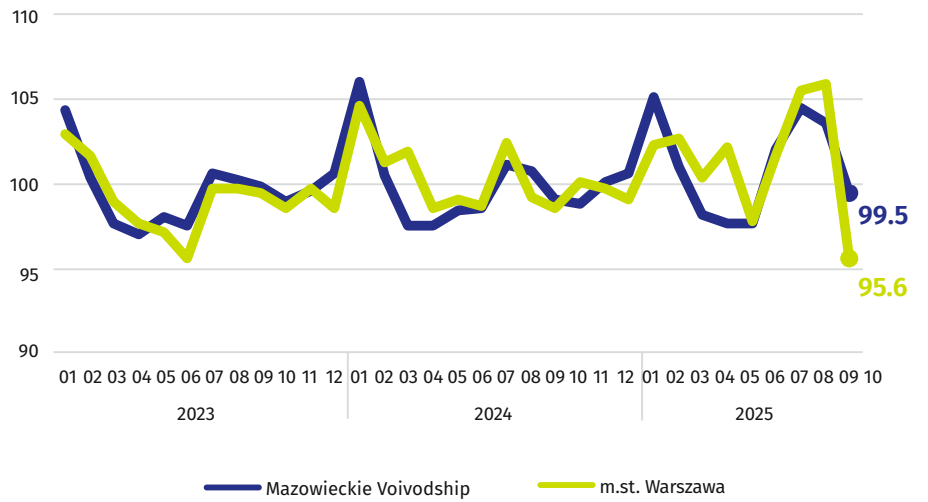

Indices of the number of the registered unemployed at the end of month (previous month=100)