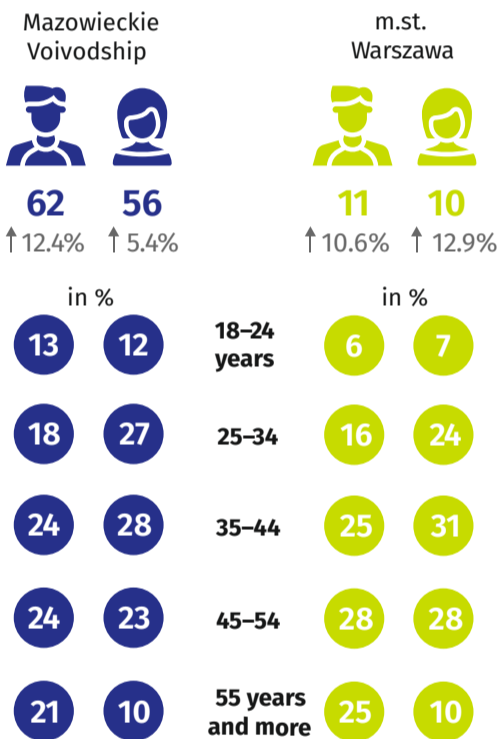

# Labour market in November 2025

Data on Mazowieckie Voivodship  
and m.st. Warszawa

## Average employment and monthly gross wages and salaries in the enterprise sector \*

## Registered unemployed persons at the end of month by sex and age (in thousands)