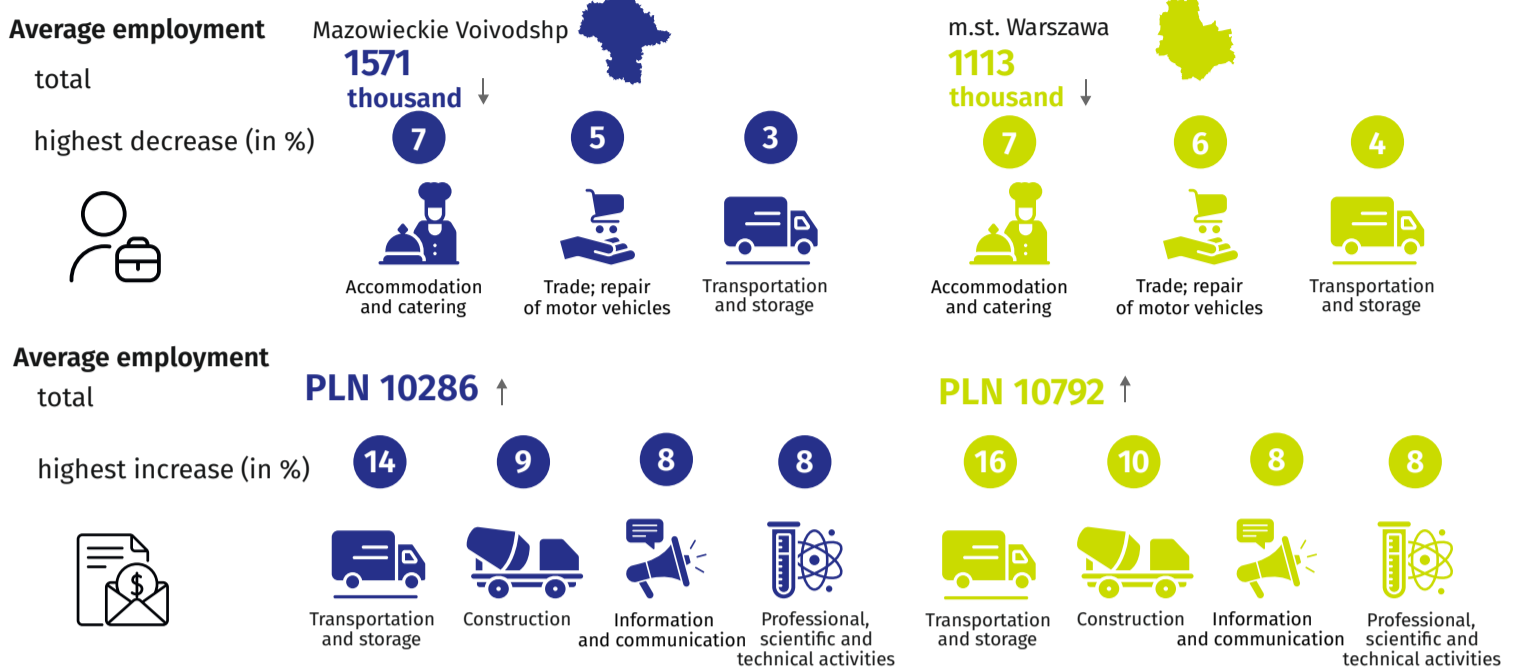

# Labour market in November 2025

Data on Mazowieckie Voivodship  
and m.st. Warszawa

## Average employment and monthly gross wages and salaries in the enterprise sector \*