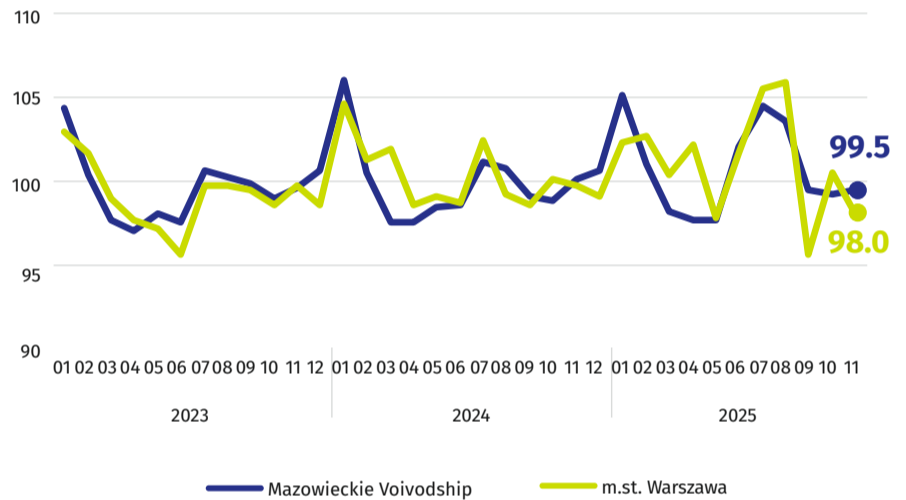

Indices of the number of the registered unemployed at the end of month (previous month=100)

Registered unemployment rate

Registered unemployment rate in regions of Mazowieckie Voivodship