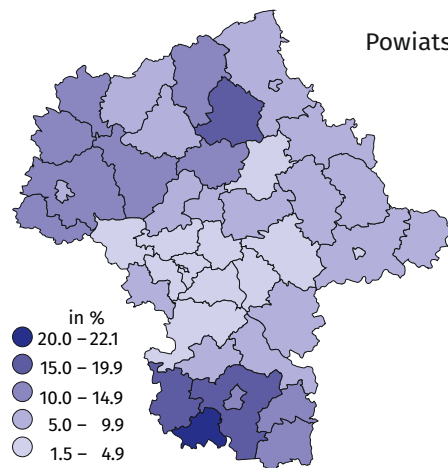

24

31

45-54

29

29

55 years
and more

25

11

in %

Indices of the number of the registered unemployed at the end of month

(previous month=100)

Registered unemployment rate in regions of Mazowieckie Voivodship

9.0% Region
mazowiecki
regionalny

2.2% Region
warszawski
stołeczny

Registered unemployment rate

Powiats with the highest
decreases
in unemployment rate
in pp

wołomiński 1.2
pułtowski 1.1
gostyniński 1.0
legionowski 1.0
wyszowski 1.0
żuromiński 1.0

Powiats with the highest
unemployment rate
in % in pp